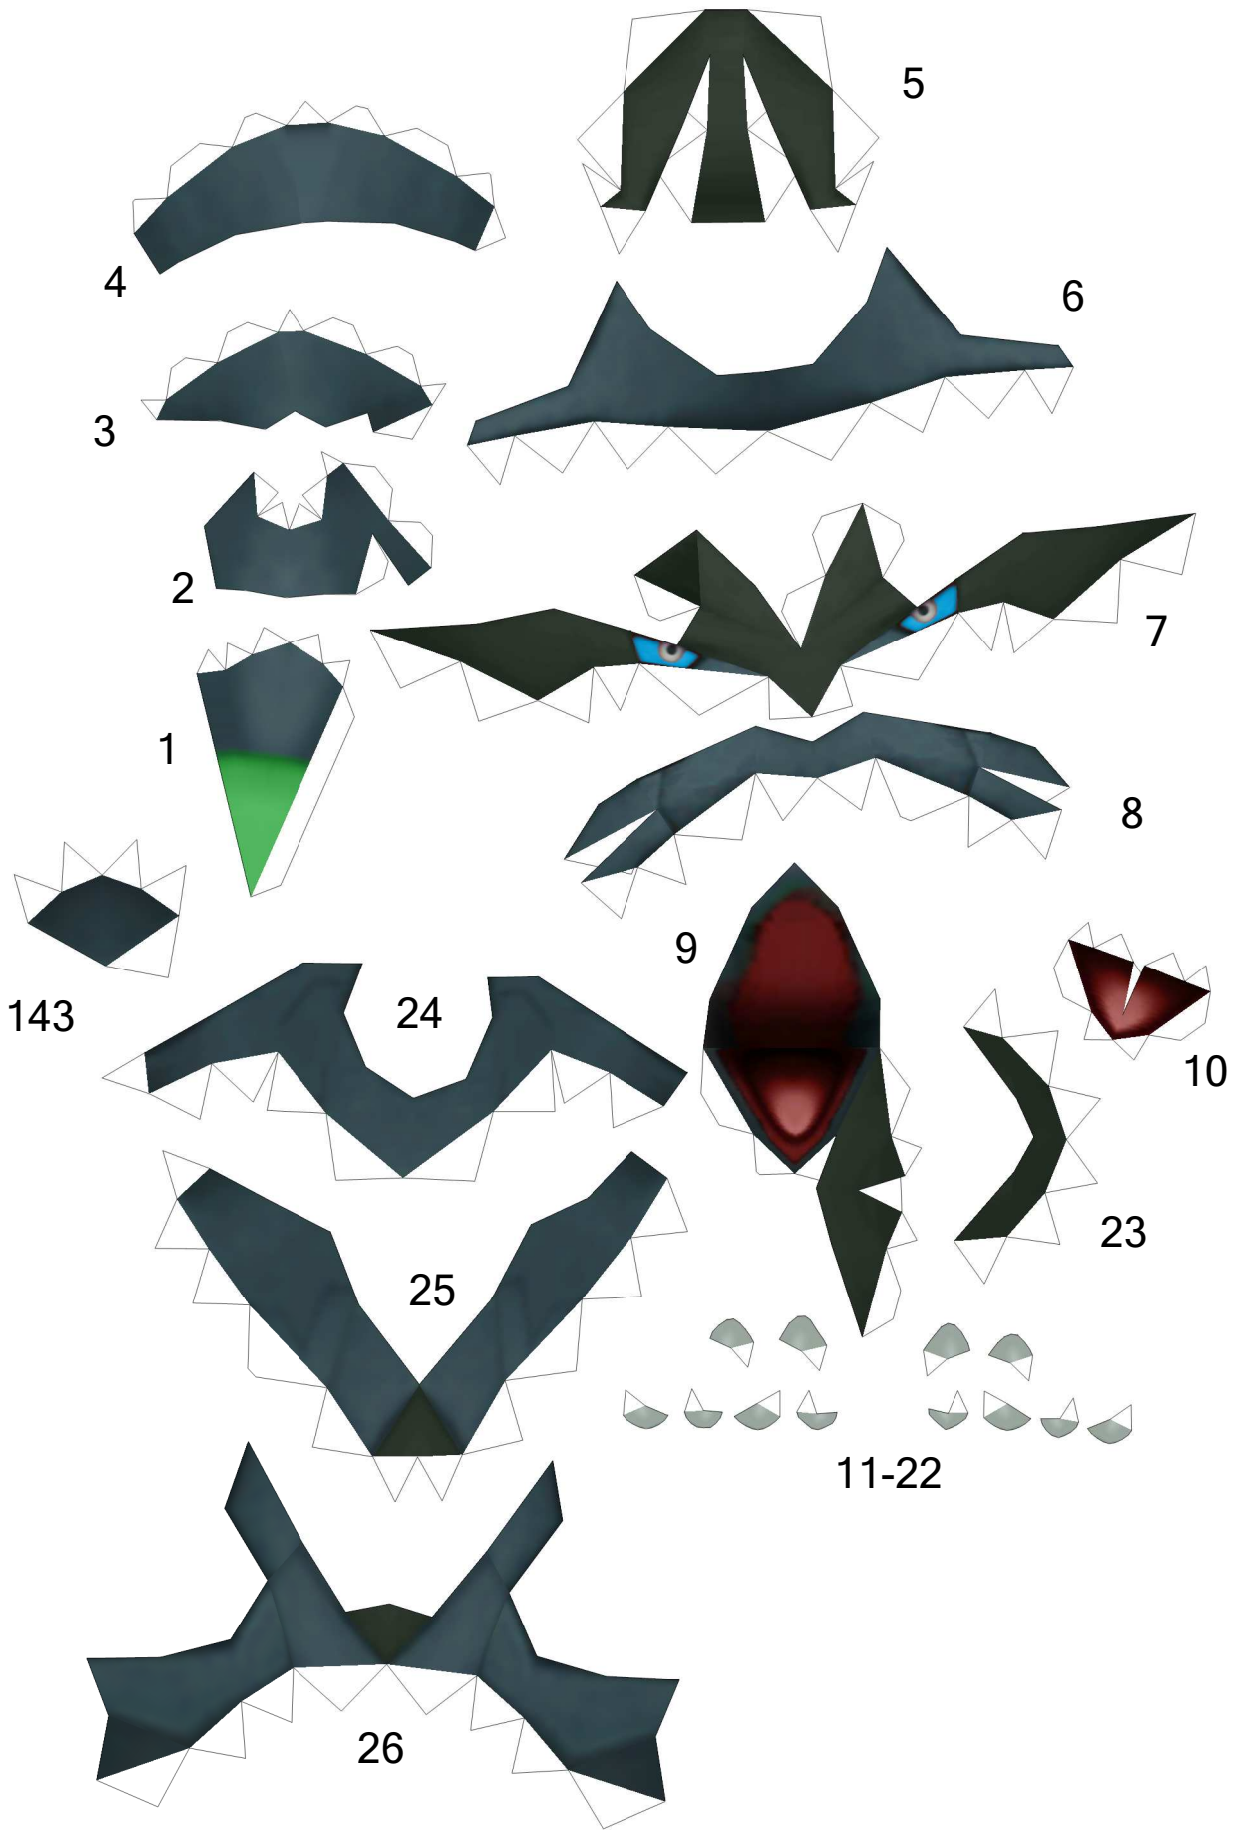

Zekrom

by Brandon

Build by Skeleman

Paper Pokés
www.pokemonpapercraft.net

53

54

133

134

131

132

136

141

142

11/12 (row3 col3)