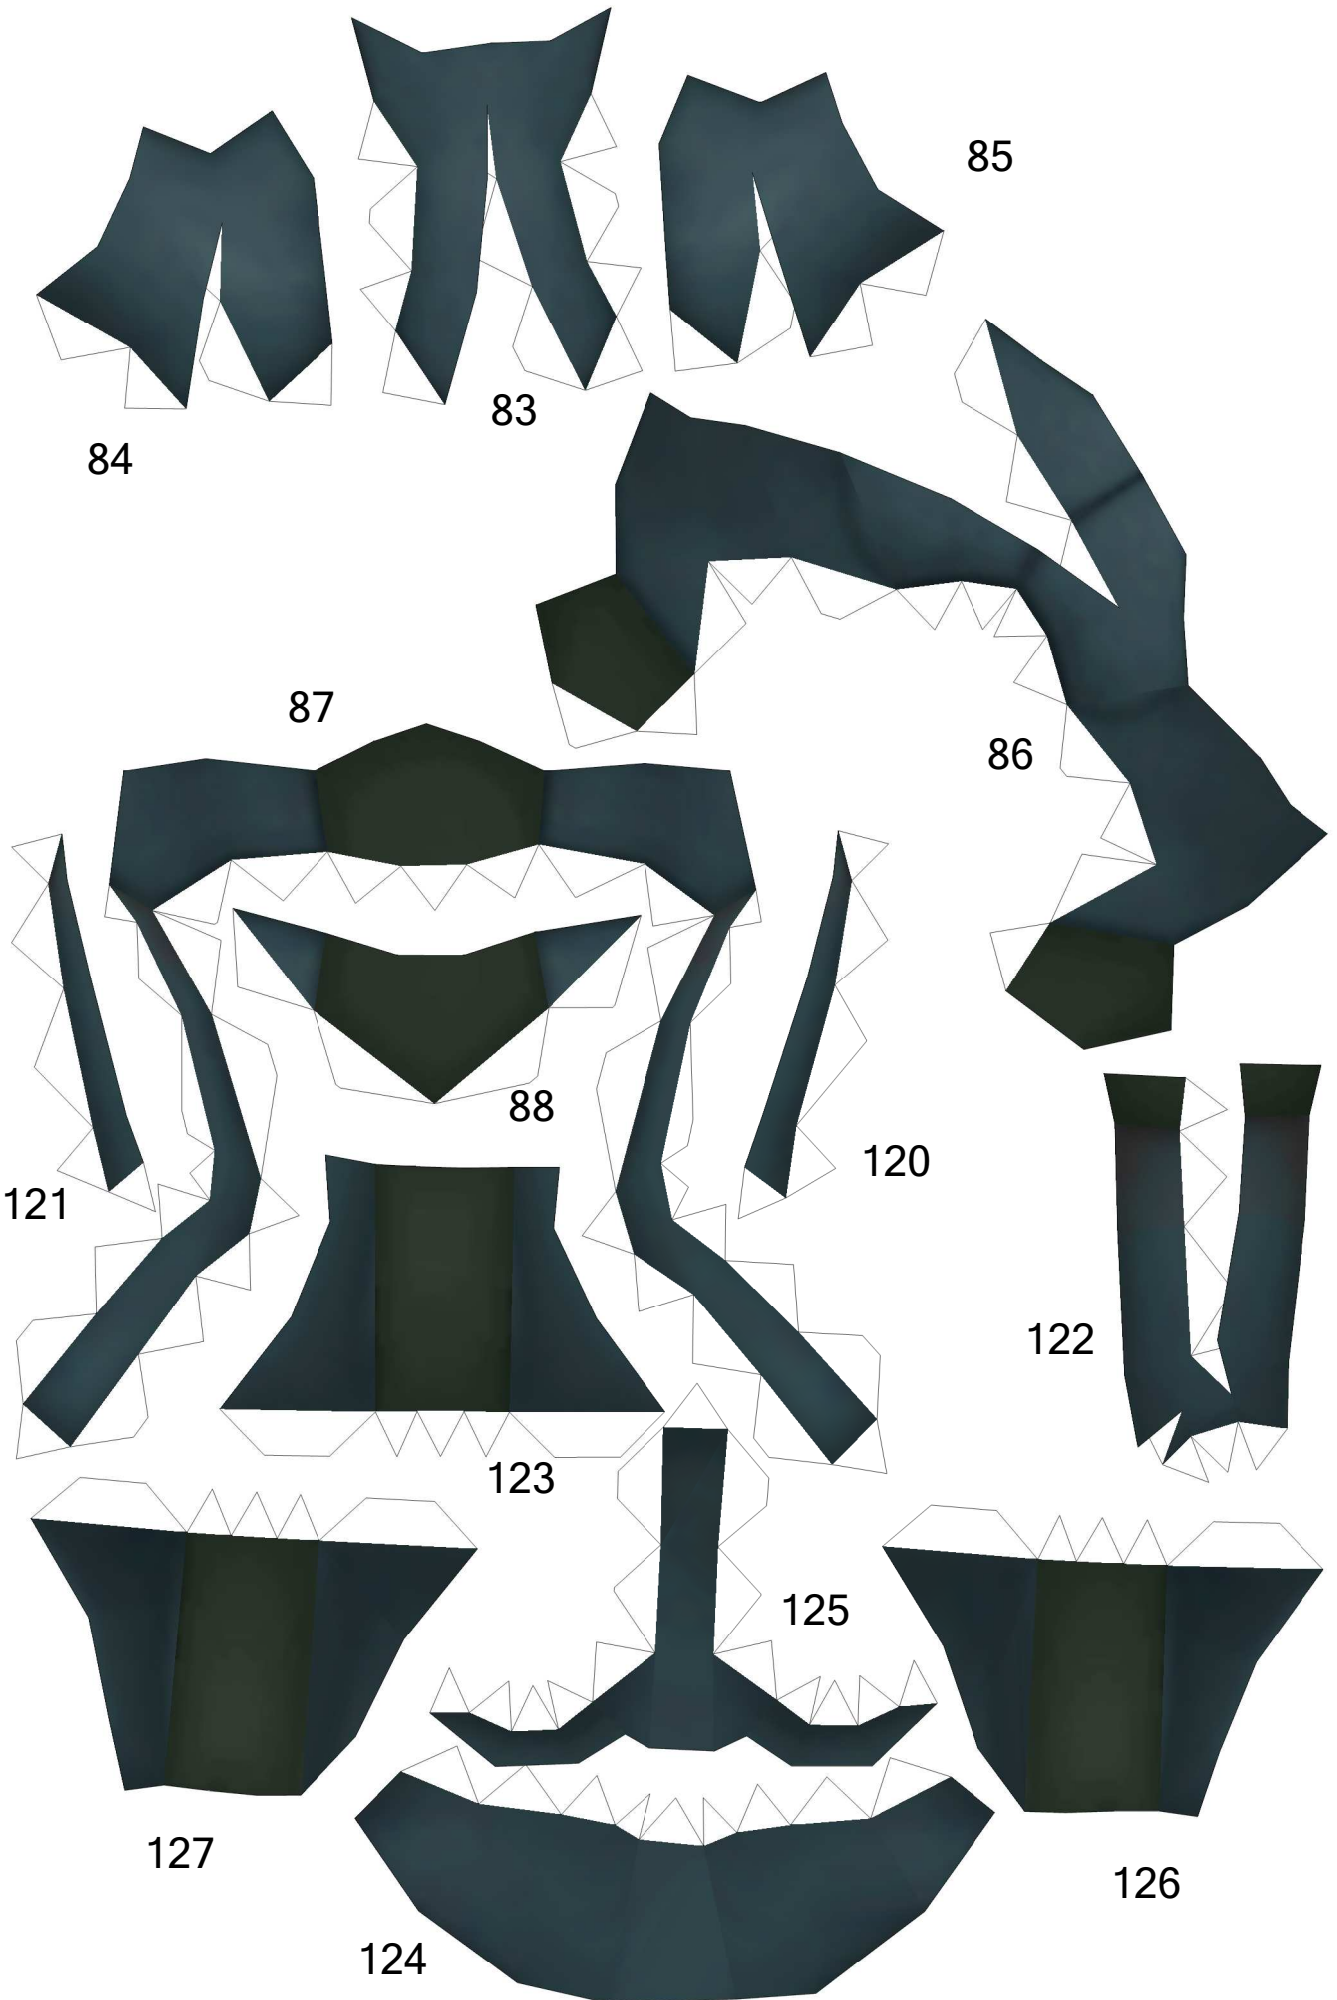

Zekrom

by Brandon

Build by Skeleman

Paper Pokés
www.pokemonpapercraft.net

53

54

133

134

131

132

136

141

142

11/12 (row3 col3)